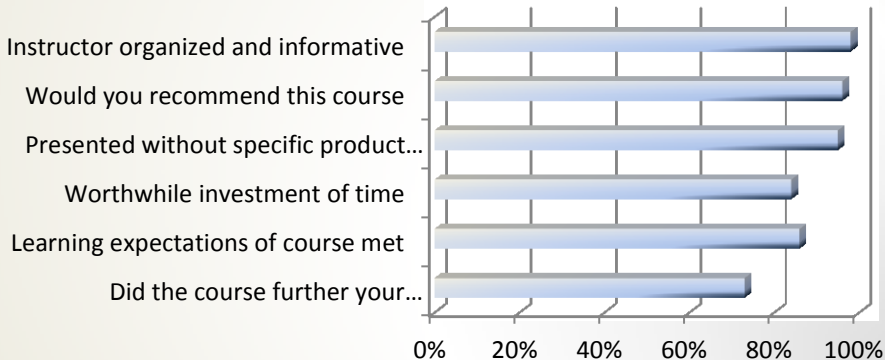

# Troubleshooting Prism

Speaker: Joseph Fort