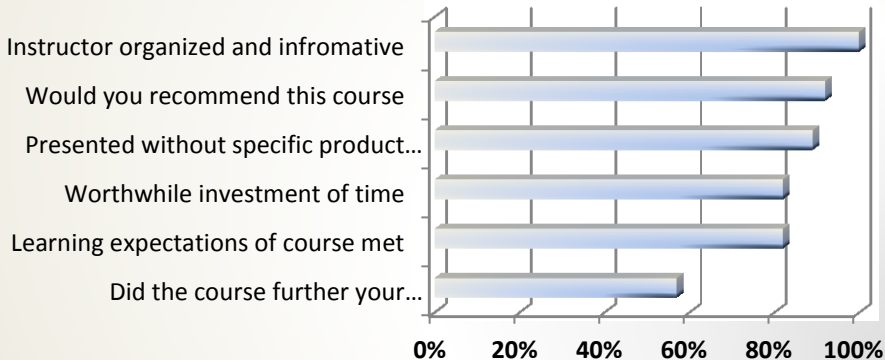

Lensology - A Review of Lens Basics

Speaker: Deborah Kotob