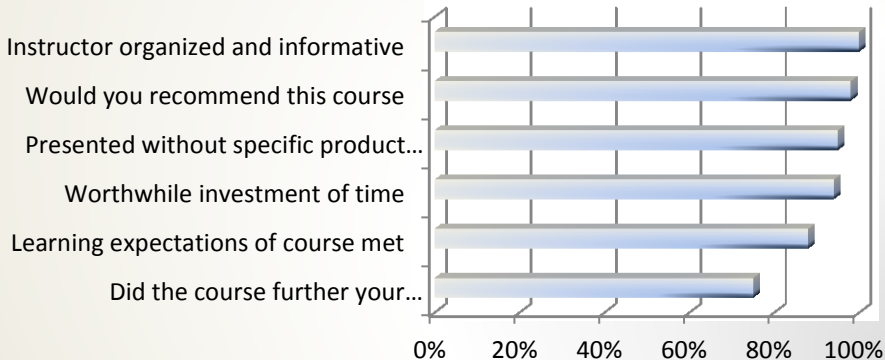

# Troubleshooting Prism

Speaker: Joseph Fort