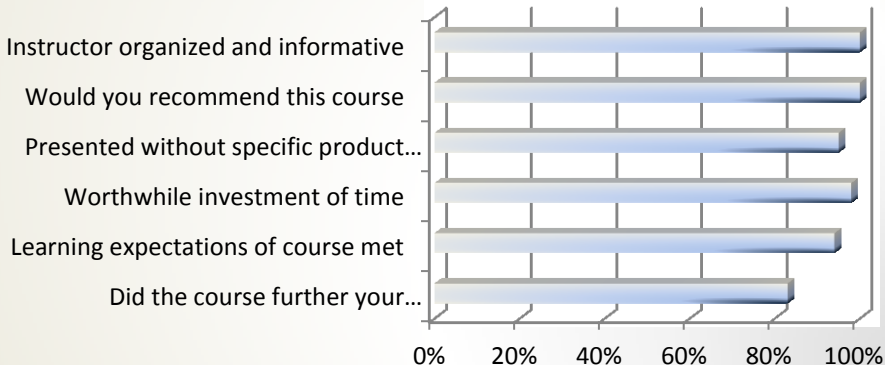

Getting Started: How to Start Fitting CL

Speaker: Joe Forte