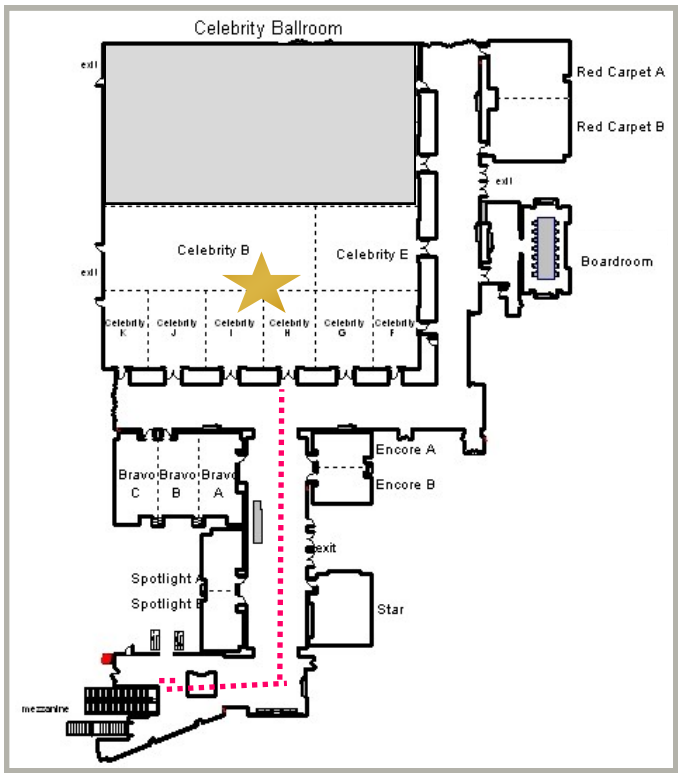

Conference Center

Directions from Fox Tower Guest Hotel Elevators to Celebrity Ballroom

- From Fox Tower hotel elevator turn right past Shrine
- Take escalator on right just past Shrine
- Proceed across the mezzanine
- To your immediate right (signage will display: **Celebrity Ballroom** take escalator up one level