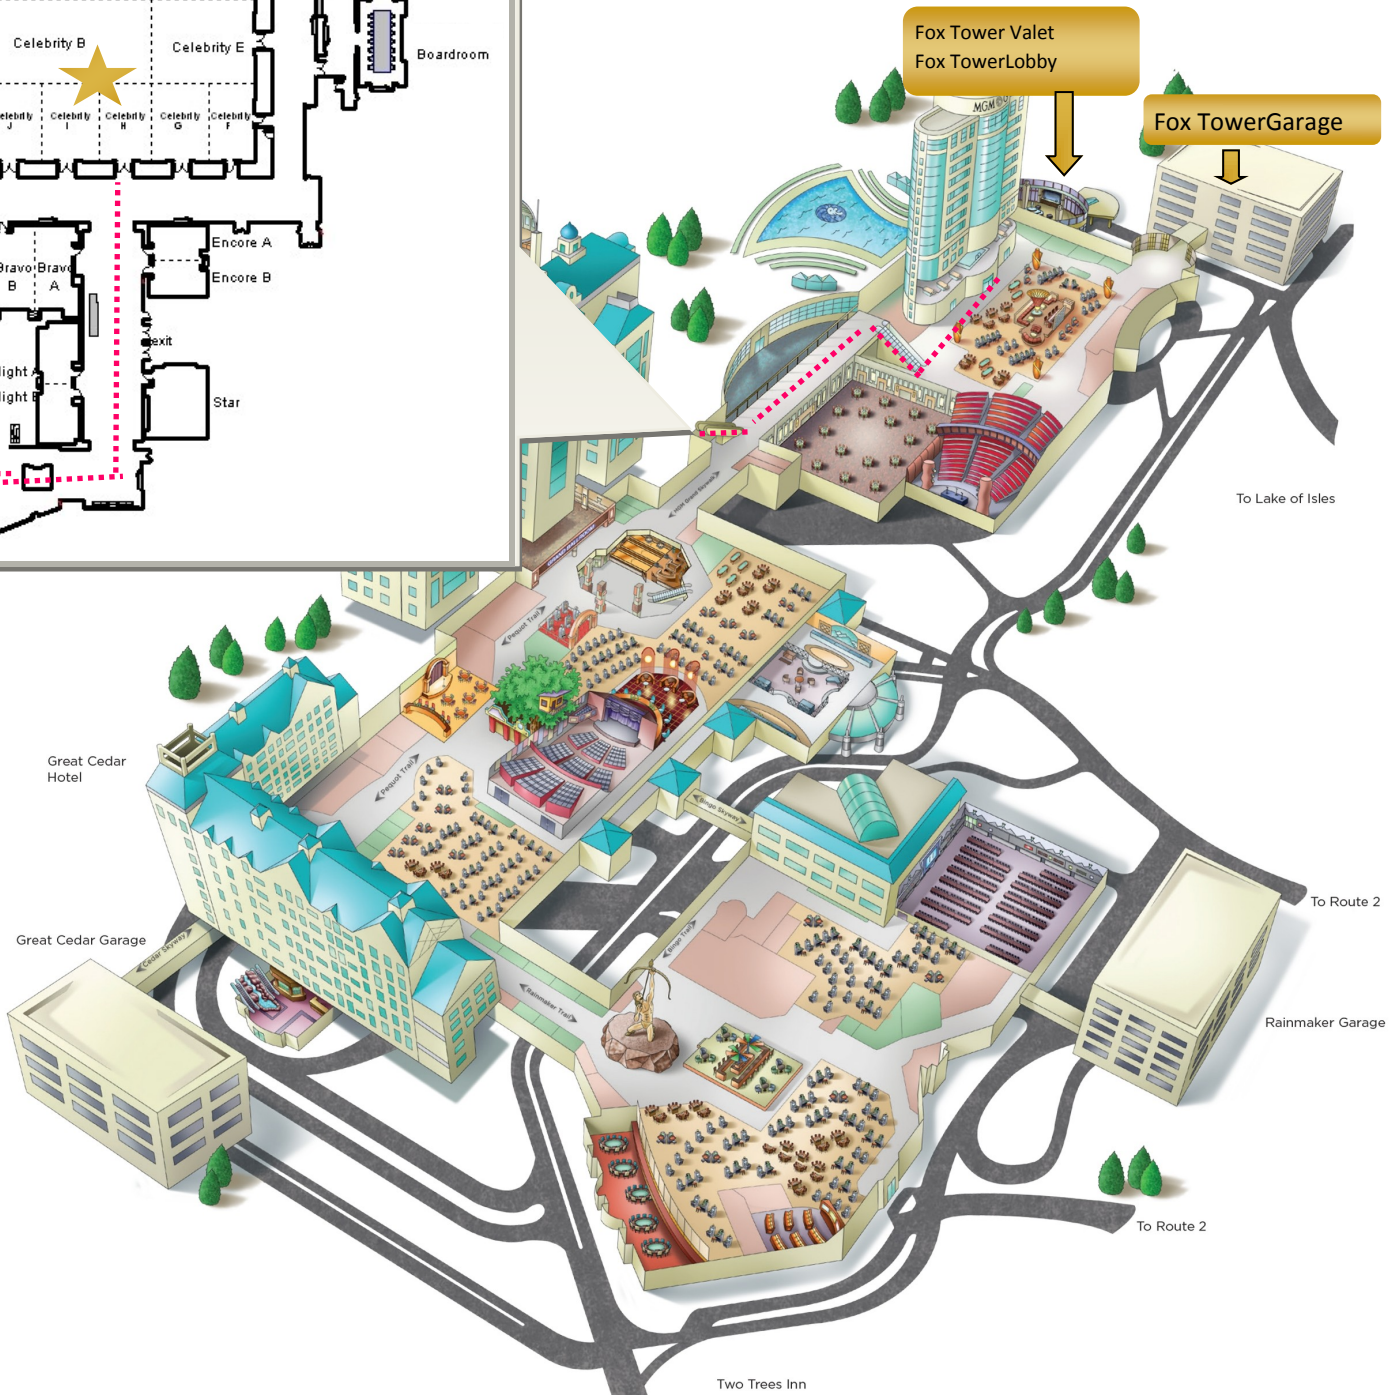

Conference Center

Directions from Fox Tower Guest Hotel Elevators to Celebrity Ballroom

- From Fox Tower hotel elevator turn right past Shrine
- Take escalator on right just past Shrine
- Proceed across the mezzanine
- To your immediate right (signage will display: **Celebrity Ballroom** take escalator up one level